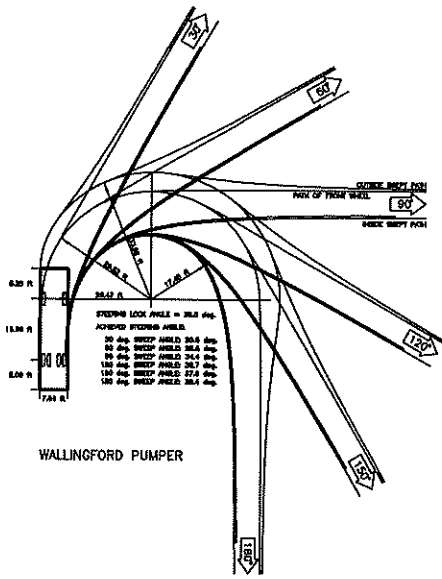

WALLINGFORD PUMPER

WALLINGFORD PUMPER

SCALE: 1"=30'

SCALE: 1"=40'

SCALE: 1"=50'