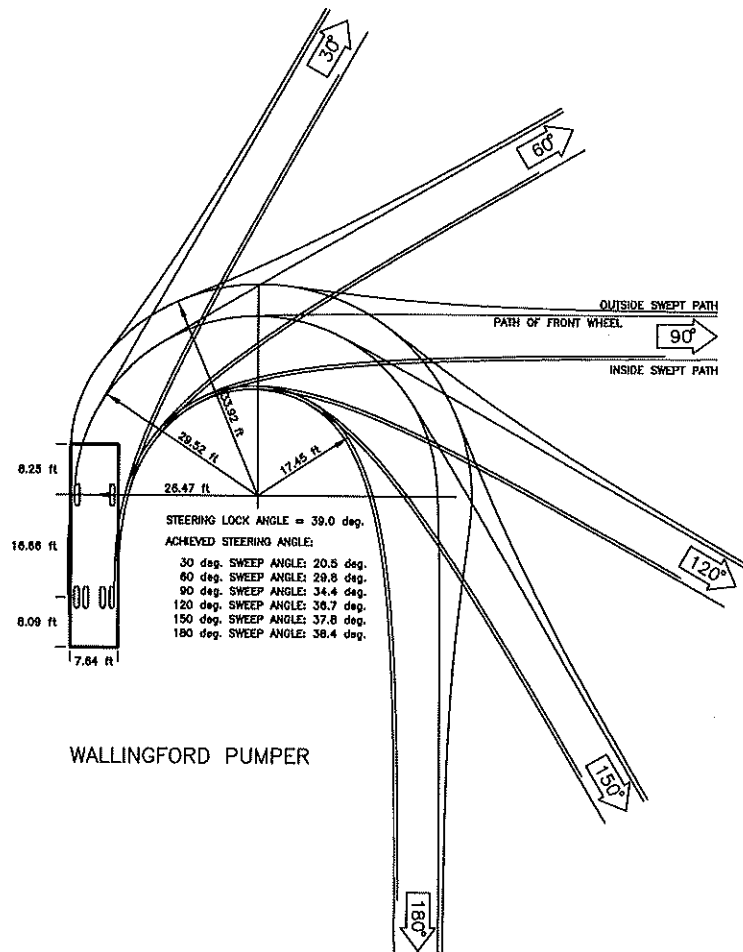

WALLINGFORD PUMPER

WALLINGFORD PUMPER

SCALE: 1"=30'

SCALE: 1"=40'

SCALE: 1"=50'