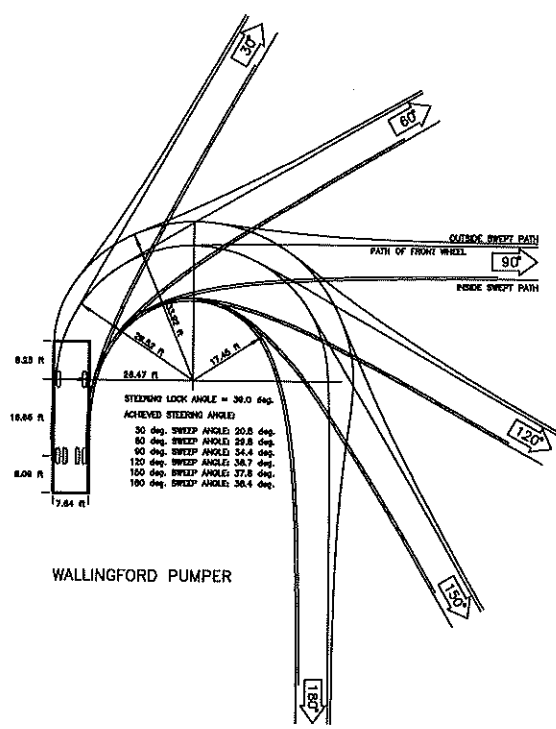

WALLINGFORD PUMPER

WALLINGFORD PUMPER

SCALE: 1"=30'

SCALE: 1"=40'

SCALE: 1"=50'